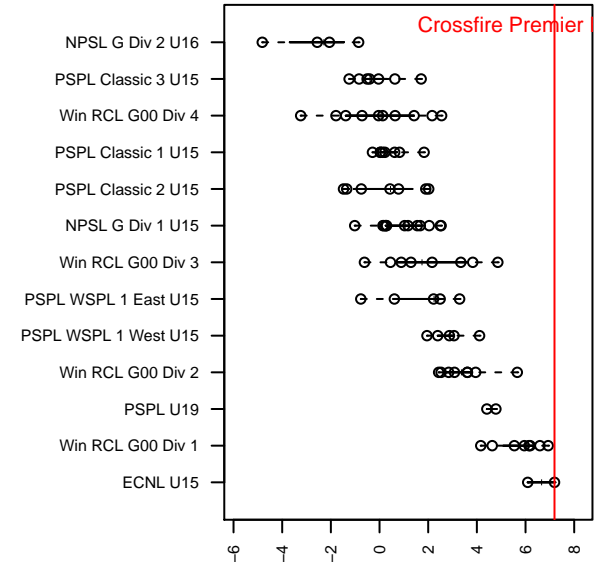

Crossfire Premier ECNL G00

Crossfire Premier
 Redmond, WA
 G00 total strength=1841
 attack=33 defense=41.36
 fall league = ECNL U15
 notes= ECNL 2014+; Reynolds 2013-4;
 Baumgardt 2015

alt names used:
 CROSSFIRE PREMIER UNITED ECNL G00 (V
 Crossfire Premier ECNL U15

Venues played:
 2015 Nike Crossfire Challenge Super Group U'
 2015 Surf Cup Surf Super Cup U15
 2015 NWCL U16
 2015 ECNL U15

Crossfire Premier ECNL G00
 Dots are actual minus expected GF (blue circles) and GA (red triangles).
 Blue line is smoothed change in attack strength. Red is smoothed change in defense strength.

**attack and defense variance (black dot)
relative to other teams
and top 10 in region**

**attack and defense rating
relative to others at age
and all opponents in last 13 months**

Performance relative to 13 month average