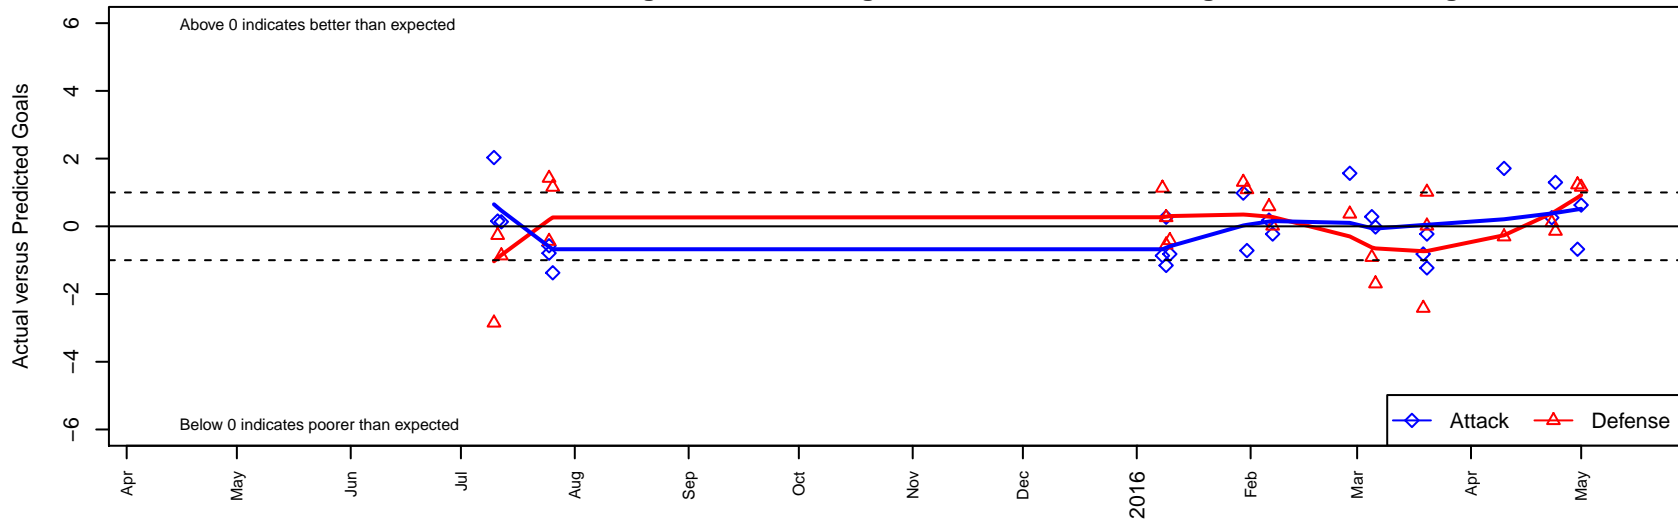

Crossfire Premier ECNL G00

Crossfire Premier
 Redmond, WA
 G00 total strength=1841
 attack=33 defense=41.36
 fall league = ECNL U15
 notes= ECNL 2014+; Reynolds 2013-4;
 Baumgardt 2015

alt names used:
 CROSSFIRE PREMIER UNITED ECNL G00 (V
 Crossfire Premier ECNL U15

Venues played:
 2015 Nike Crossfire Challenge Super Group U'
 2015 Surf Cup Surf Super Cup U15
 2015 NWCL U16
 2015 ECNL U15

Crossfire Premier ECNL G00
 Dots are actual minus expected GF (blue circles) and GA (red triangles).
 Blue line is smoothed change in attack strength. Red is smoothed change in defense strength.

**attack and defense variance (black dot)
relative to other teams
and top 10 in region**

**attack and defense rating
relative to others at age
and all opponents in last 13 months**

Performance relative to 13 month average