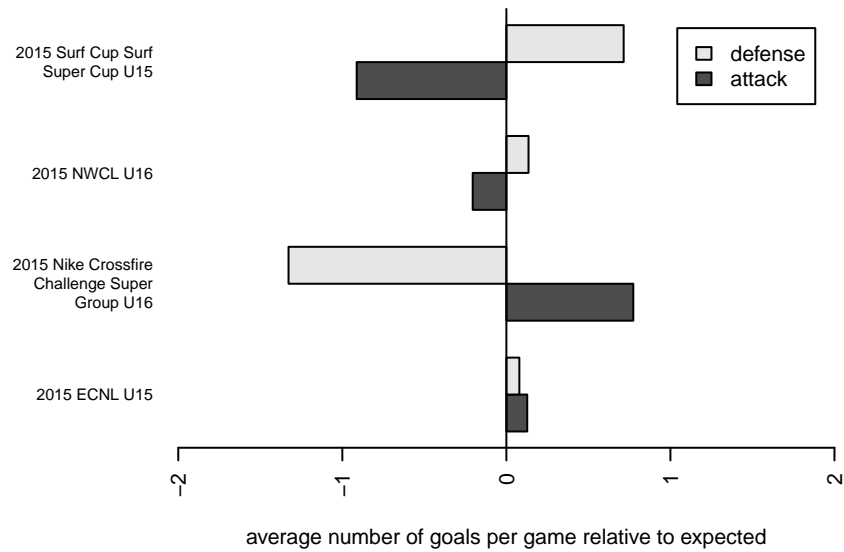

Crossfire Premier ECNL G00

Crossfire Premier
 Redmond, WA
 G00 total strength=1841
 attack=33 defense=41.36
 fall league = ECNL U15
 notes= ECNL 2014+; Reynolds 2013-4;
 Baumgardt 2015

alt names used:
 CROSSFIRE PREMIER UNITED ECNL G00 (V
 Crossfire Premier ECNL U15

Venues played:
 2015 Nike Crossfire Challenge Super Group U'
 2015 Surf Cup Surf Super Cup U15
 2015 NWCL U16
 2015 ECNL U15

Crossfire Premier ECNL G00
 Dots are actual minus expected GF (blue circles) and GA (red triangles).
 Blue line is smoothed change in attack strength. Red is smoothed change in defense strength.

**attack and defense variance (black dot)
relative to other teams
and top 10 in region**

**attack and defense rating
relative to others at age
and all opponents in last 13 months**

Performance relative to 13 month average