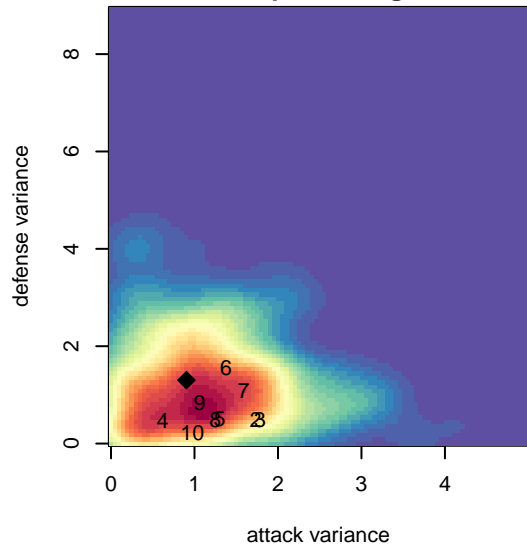

Crossfire Premier ECNL G00

Crossfire Premier
 Redmond, WA
 G00 total strength=1841
 attack=33 defense=41.36
 fall league = ECNL U15
 notes= ECNL 2014+; Reynolds 2013-4;
 Baumgardt 2015

alt names used:
 CROSSFIRE PREMIER UNITED ECNL G00 (V
 Crossfire Premier ECNL U15

Venues played:
 2015 Nike Crossfire Challenge Super Group U'
 2015 Surf Cup Surf Super Cup U15
 2015 NWCL U16
 2015 ECNL U15

Crossfire Premier ECNL G00
 Dots are actual minus expected GF (blue circles) and GA (red triangles).
 Blue line is smoothed change in attack strength. Red is smoothed change in defense strength.

**attack and defense variance (black dot)
relative to other teams
and top 10 in region**

**attack and defense rating
relative to others at age
and all opponents in last 13 months**

Performance relative to 13 month average