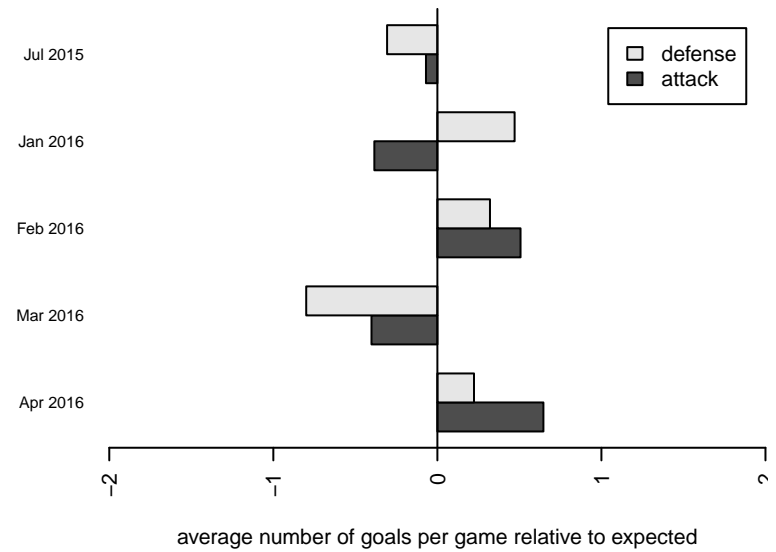

Performance relative to 13 month average